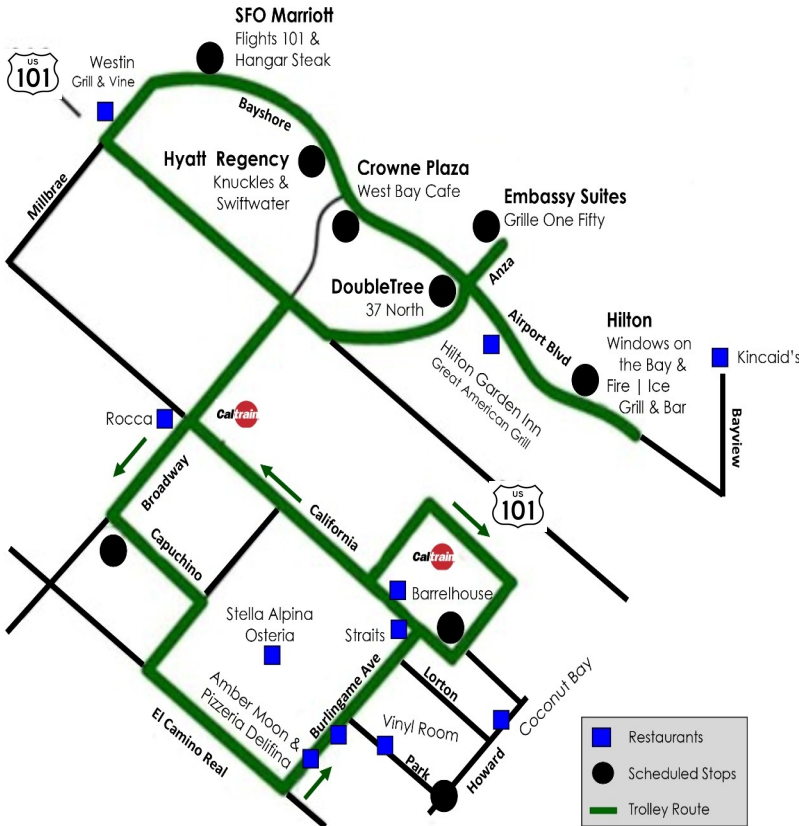

BURLINGAME TROLLEY

FREE!

Service Downtown

Connects the hotels east of Hwy 101 with downtown Burlingame

- Shopping
- Entertainment
- Restaurants
- Sidewalk Cafés

Burlingame Trolley sponsored by:

- Participating Hotels (listed)
- City of Burlingame
- Broadway Merchants Association
- Downtown Burlingame Business

DAILY SCHEDULE

Run #	SFO Marriott Waterfront (on Old Bayshore Blvd.)	Hyatt Regency (Door)	Crowne Plaza (Door)	DoubleTree (Door)	Hilton Bayfront (Door)	Embassy Suites Waterfront (Door)	Broadway Avenue Shopping (Capuchino & Broadway - SW)	Lot J Parking Lot (Between Park Rd. & Howard)	Burlingame Avenue Shopping (Caltrain Station)
1	11:30am	11:35am	11:38am	11:43am	11:47am	11:50am	11:54am	12:02pm	12:06pm
2	12:15pm	12:20pm	12:23pm	12:28pm	12:32pm	12:35pm	12:39pm	12:47pm	12:51pm
3	1:00pm	1:05pm	1:08pm	1:13pm	1:17pm	1:20pm	1:24pm	1:32pm	1:36pm
4	1:45pm	1:50pm	1:53pm	1:58pm	2:02pm	2:05pm	2:09pm	2:17pm	2:21pm
5	2:30pm	2:35pm	2:38pm	2:43pm	2:47pm	2:50pm	2:54pm	3:02pm	3:06pm
6	3:15pm	3:20pm	3:23pm	3:28pm	3:32pm	3:35pm	3:39pm**	3:47pm**	3:51pm**
Driver Break									
7	5:00pm	5:05pm	5:08pm	5:13pm	5:17pm	5:20pm	5:24pm	5:32pm	5:36pm
8	5:45pm	5:50pm	5:53pm	5:58pm	6:02pm	6:05pm	6:09pm	6:17pm	6:21pm
9	6:30pm	6:35pm	6:38pm	6:43pm	6:47pm	6:50pm	6:54pm	7:02pm	7:06pm
10	7:15pm	7:20pm	7:23pm	7:28pm	7:32pm	7:35pm	7:39pm	7:47pm	7:51pm
11	8:00pm	8:05pm	8:08pm	8:11pm	8:15pm	8:18pm	8:22pm	8:30pm	8:33pm
12	8:42pm	8:47pm	8:51pm	8:54pm	8:58pm	9:01pm	9:05pm	9:13pm	9:16pm
13	9:25pm**	9:30pm**	9:34pm**	9:37pm**	9:41pm**	9:44pm**			

Daily Schedule - operates Sunday through Saturday*

** Drop-offs only

*Does not run on Thanksgiving Day, Christmas Day or New Year's Day.